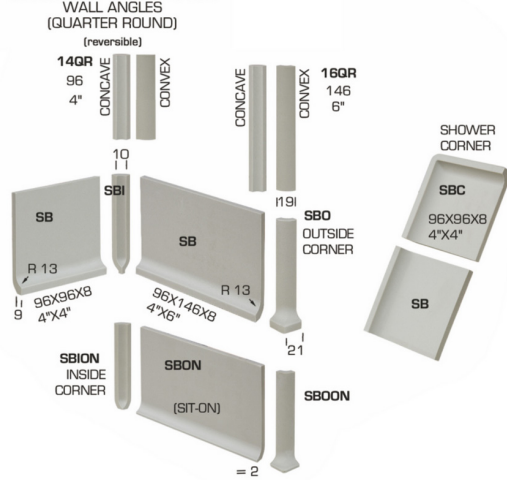

All trim pieces are available in all colors

SANITARY COVE BASE

COVE BASE

BULLNOSE

TRIANGLE

LOZENGE

SQUARE

TR1/4D

TR1/2D

DOT

STRIP 5STP

STRIP 6STP

STAIR TREAD

QUARTER ROUND

(reversible)

POOL EDGE

96X96X8