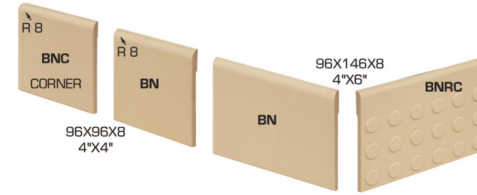

All trim pieces are available in all colors

SANITARY COVE BASE

COVE BASE

BULLNOSE

TRIANGLE

LOZENGE

SQUARE

TR1/4D

TR1/2D

DOT

STRIP 5STP

STRIP 6STP

STAIR TREAD

QUARTER ROUND

(reversible)

POOL EDGE

96X96X8