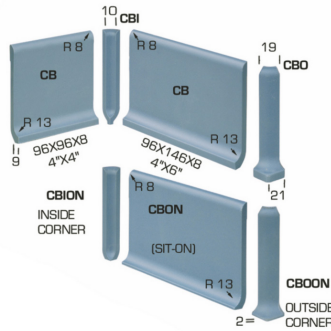

All trim pieces are available in all colors

SANITARY COVE BASE

COVE BASE

BULLNOSE

TRIANGLE

LOZENGE

SQUARE

TR1/4D

TR1/2D

DOT

STRIP 5STP

STRIP 6STP

STAIR TREAD

QUARTER ROUND

(reversible)

POOL EDGE

96X96X8