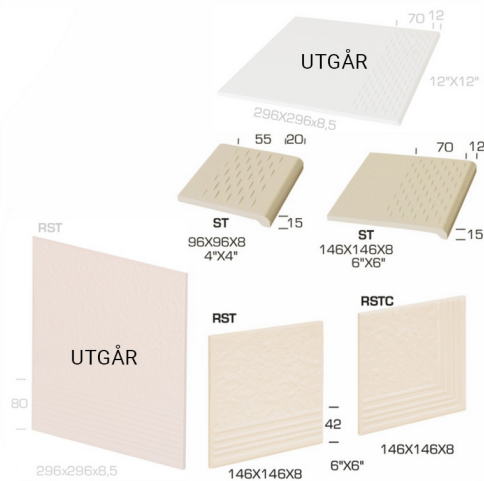

All trim pieces are available in all colors

SANITARY COVE BASE

COVE BASE

BULLNOSE

TRIANGLE

LOZENGE

SQUARE

TR1/4D

TR1/2D

DOT

STRIP 5STP

STRIP 6STP

STAIR TREAD

QUARTER ROUND

(reversible)

POOL EDGE

96X96X8