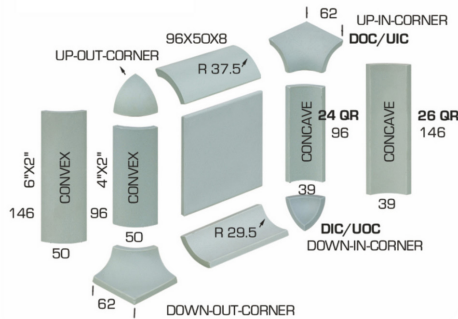

All trim pieces are available in all colors

SANITARY COVE BASE

COVE BASE

BULLNOSE

TRIANGLE

LOZENGE

SQUARE

TR1/4D

TR1/2D

DOT

STRIP 5STP

STRIP 6STP

STAIR TREAD

QUARTER ROUND

(reversible)

POOL EDGE

96X96X8