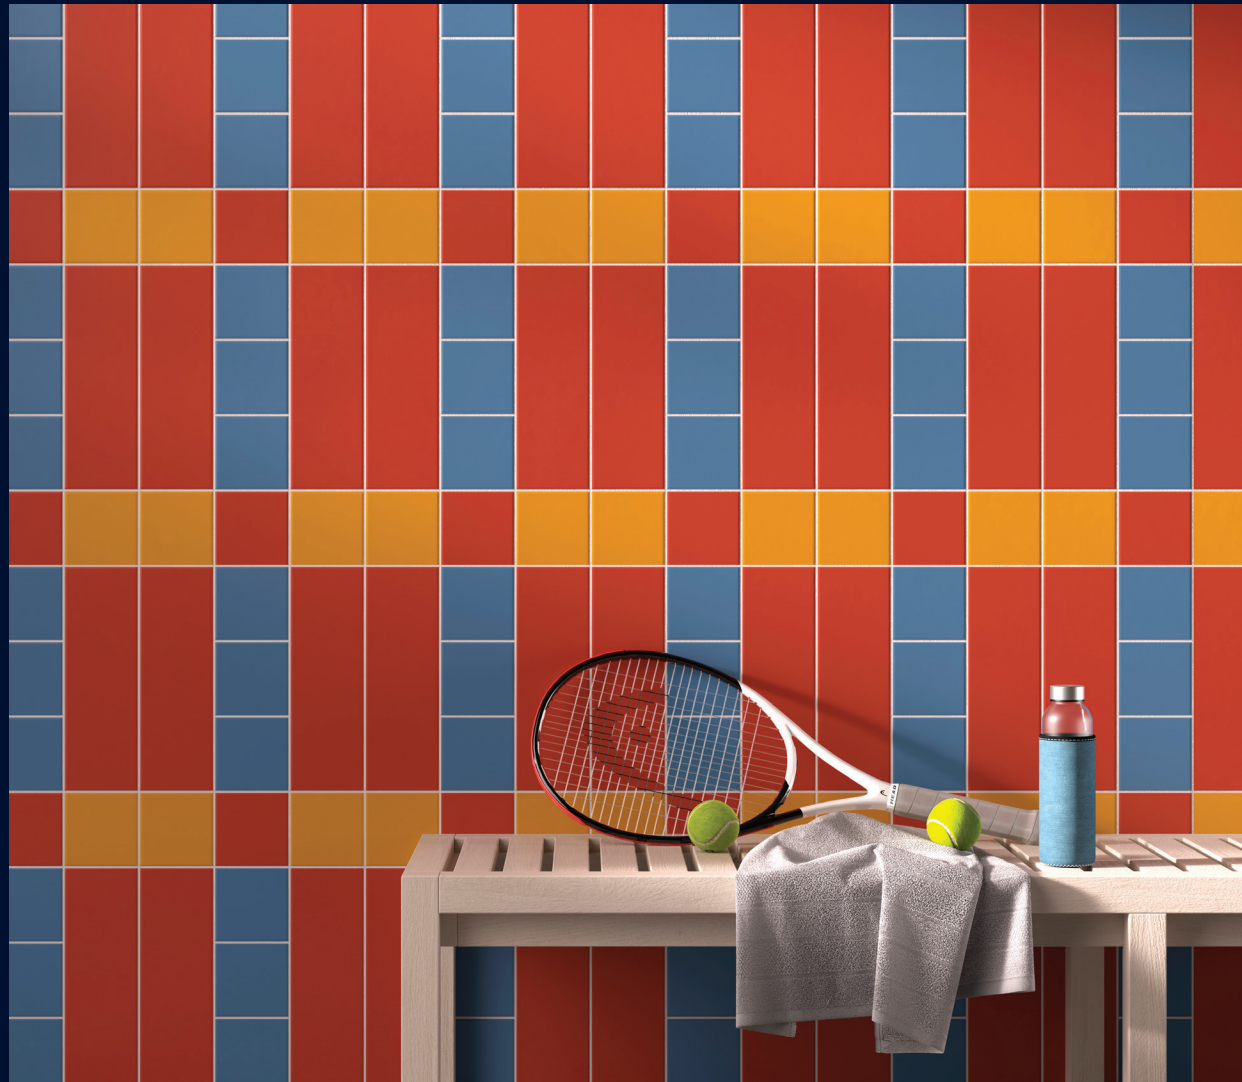

Arkitekt vs Arkitekt 2.0

	Arkitekt	Arkitekt 2.0	Glossy / R10B
System	4 Category Basic, Aqua, Neutral & Mood	7 colour families as light-accent-dar	
Colour	41 Colours (Matt&Glossy)	21 Colours (Matt)	RAL 9016 RAL 000 5500 RAL 000 7500 RAL 7047
Size	2.5x2.5, 5x5, 10x10, 15x15, 10x20 10x30, 20x20, 30x30, 30x60	5x5, 10x10, 5x20, 15x15, 10x30, 20x20	10x10, 15x15 (White), 10x30, 20x20
Surface	Matt / Glossy	Matt	Glossy / R10B (sizes and colours above)